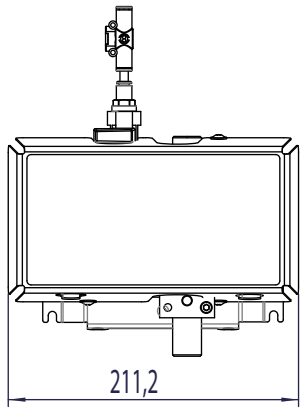

Pos./Ref.	Nr. No.	Description Beschreibung Désignation Designación			
			TW	HP	PD
1	0608135	Non return valve air	1	1	1
2	0663009	Quick fitting/connection piece	1	1	1
3	359100	Quick fitting	1	1	1
4	634000	Closing valve	1	1	1
5	110003640 (638100)	Sealing kit	1	1	1
6	633500	Hexagon nipple	1	1	1
7	0608200	Nippel	1	1	1
8	110003318	Fitting	1	1	1
9	110003641	Non return valve complete TW	1		
9	110003279	Non return valve complete HP+PD		1	1
10	110001915	Rear plate	1	1	1
11	110000573	Plug	1	1	1
12	110003639	Screw kit	1	1	1
13	0608200	Nippel	1	1	1
14	110001885	Front	1	1	1
15	110003269	Label	1	1	1
16	359200	Quick fitting	1	1	1
17	110000468	Non return valve air	1	1	1
18	110000467	Non return valve chemical	1	1	1
19	110000573	Plug			1
20	110004069 110004070 110004071	Injector kit	1	1	1
21	359300	Quick fitting	1	1	1
22	110000655	Reduction valve, air 1/4"	1	1	1
23	110003221	Quick fitting			
24	110003640 (110000910)	Sealing kit			
25	110003640 (110003026)	Sealing kit			
26	110003640 (110003091)	Sealing kit			
27	110003640 (110002785)	Sealing kit			
28	110003640 (350108)	Sealing kit			

English (EN)

Deutsch (DE)

Français (FR)

Español (ES)