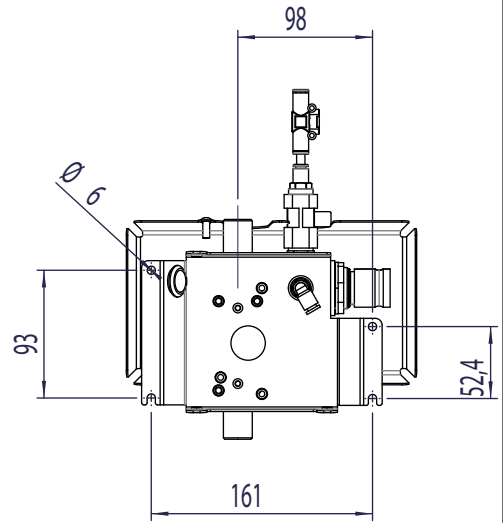

Pos./Ref.	Nr. No.	Description Beschreibung Désignation Designación			
			TW	HP	PD
1	0608135	Non return valve air	1	1	1
2	0663009	Quick fitting/connection piece	1	1	1
3	359100	Quick fitting	1	1	1
4	634000	Closing valve	1	1	1
5	110003640 (638100)	Sealing kit	1	1	1
6	633500	Hexagon nipple	1	1	1
7	0608200	Nippel	1	1	1
8	110003318	Fitting	1	1	1
9	110003641	Non return valve complete TW	1		
9	110003279	Non return valve complete HP+PD		1	1
10	110001915	Rear plate	1	1	1
11	110000573	Plug	1	1	1
12	110003639	Screw kit	1	1	1
13	0608200	Nippel	1	1	1
14	110001885	Front	1	1	1
15	110003269	Label	1	1	1
16	359200	Quick fitting	1	1	1
17	110000468	Non return valve air	1	1	1
18	110000467	Non return valve chemical	1	1	1
19	110000573	Plug			1
20	110004069 110004070 110004071	Injector kit	1	1	1
21	359300	Quick fitting	1	1	1
22	110000655	Reduction valve, air 1/4"	1	1	1
23	110003221	Quick fitting			
24	110003640 (110000910)	Sealing kit			
25	110003640 (110003026)	Sealing kit			
26	110003640 (110003091)	Sealing kit			
27	110003640 (110002785)	Sealing kit			
28	110003640 (350108)	Sealing kit			

English (EN)

Deutsch (DE)

Français (FR)

Español (ES)