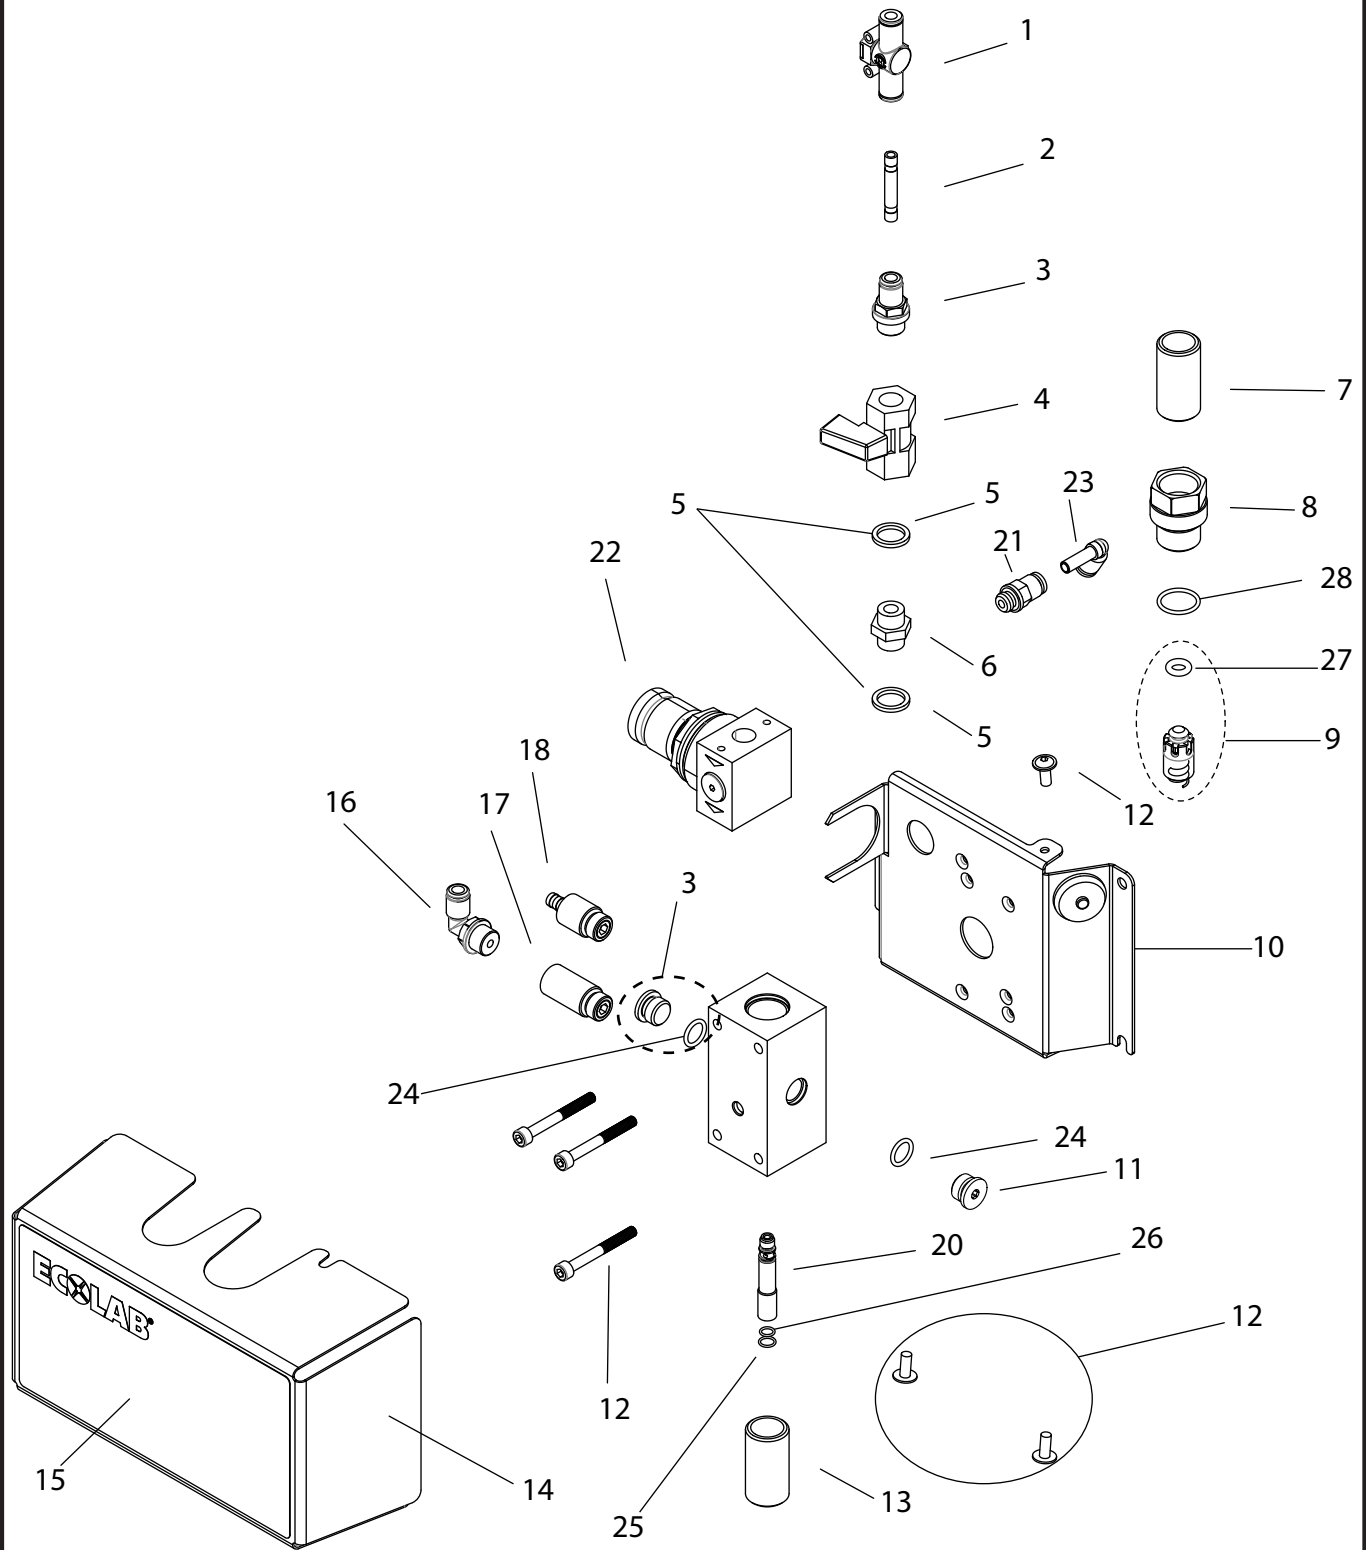

Recommended spare parts and drawings

YETI

Pos./Ref.	Nr. No.	Description Beschreibung Désignation Designación			
			TW	HP	PD
1	0608135	Non return valve air	1	1	1
2	0663009	Quick fitting/connection piece	1	1	1
3	359100	Quick fitting	1	1	1
4	634000	Closing valve	1	1	1
5	110003640 (638100)	Sealing kit	1	1	1
6	633500	Hexagon nipple	1	1	1
7	0608200	Nippel	1	1	1
8	110003318	Fitting	1	1	1
9	110003641	Non return valve complete TW	1		
9	110003279	Non return valve complete HP+PD		1	1
10	110001915	Rear plate	1	1	1
11	110000573	Plug	1	1	1
12	110003639	Screw kit	1	1	1
13	0608200	Nippel	1	1	1
14	110001885	Front	1	1	1
15	110003269	Label	1	1	1
16	359200	Quick fitting	1	1	1
17	110000468	Non return valve air	1	1	1
18	110000467	Non return valve chemical	1	1	1
19	110000573	Plug			1
20	110004069 110004070 110004071	Injector kit	1	1	1
21	359300	Quick fitting	1	1	1
22	110000655	Reduction valve, air 1/4"	1	1	1
23	110003221	Quick fitting			
24	110003640 (110000910)	Sealing kit			
25	110003640 (110003026)	Sealing kit			
26	110003640 (110003091)	Sealing kit			
27	110003640 (110002785)	Sealing kit			
28	110003640 (350108)	Sealing kit			

English (EN)

Deutsch (DE)

Français (FR)

Español (ES)

Printed in Denmark

No.: 1100036671 07/2019
Serial no: 110.01.000XXX

© 2014 All rights reserved
Distributor:

Nilfisk **FOOD**