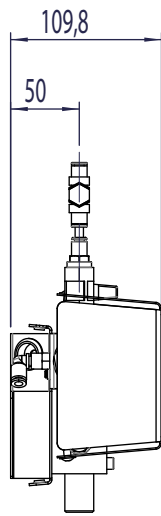

Pos./Ref.	Nr. No.	Description Beschreibung Désignation Designación			
			TW	HP	PD
1	0608135	Non return valve air	1	1	1
2	0663009	Quick fitting/connection piece	1	1	1
3	359100	Quick fitting	1	1	1
4	634000	Closing valve	1	1	1
5	110003640 (638100)	Sealing kit	1	1	1
6	633500	Hexagon nipple	1	1	1
7	0608200	Nippel	1	1	1
8	110003318	Fitting	1	1	1
9	110003641	Non return valve complete TW	1		
9	110003279	Non return valve complete HP+PD		1	1
10	110001915	Rear plate	1	1	1
11	110000573	Plug	1	1	1
12	110003639	Screw kit	1	1	1
13	0608200	Nippel	1	1	1
14	110001885	Front	1	1	1
15	110003269	Label	1	1	1
16	359200	Quick fitting	1	1	1
17	110000468	Non return valve air	1	1	1
18	110000467	Non return valve chemical	1	1	1
19	110000573	Plug			1
20	110004069 110004070 110004071	Injector kit	1	1	1
21	359300	Quick fitting	1	1	1
22	110000655	Reduction valve, air 1/4"	1	1	1
23	110003221	Quick fitting			
24	110003640 (110000910)	Sealing kit			
25	110003640 (110003026)	Sealing kit			
26	110003640 (110003091)	Sealing kit			
27	110003640 (110002785)	Sealing kit			
28	110003640 (350108)	Sealing kit			

English (EN)

Deutsch (DE)

Français (FR)

Español (ES)