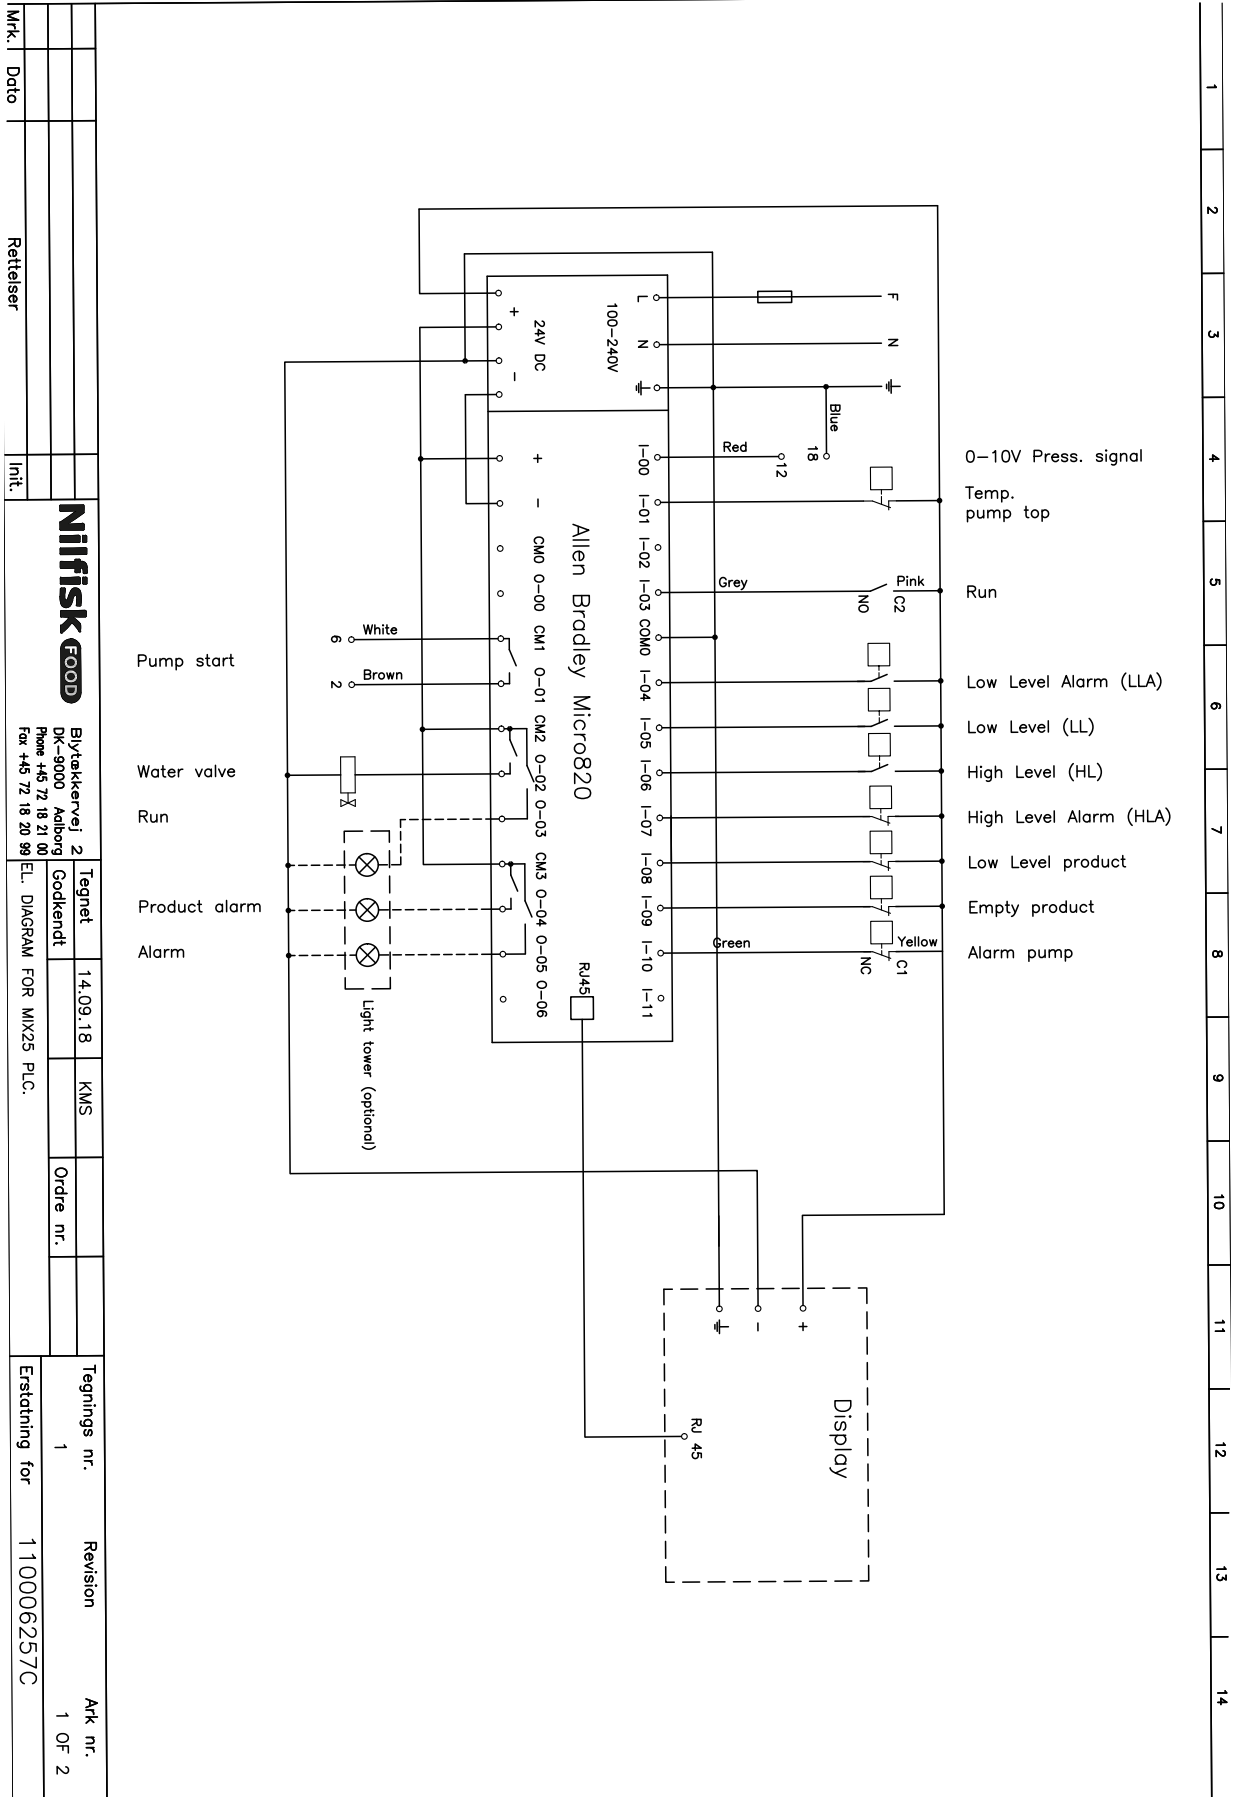

EI Diagram

Mrk.	Dato	Rettelser	Int.
NIFISK FOOD			
Blytårkervej 2 DK-9000 Aalborg Phone +45 72 18 21 00 Fax +45 72 18 20 99		Tegnet 14.09.18 Godkendt KMS Order nr.	
Ei Diagram FOR MIX25 PLC.		Tegnings nr. 1 Revision 1 Atk. nr. 1 OF 2	
Erstatning for 110006257C			

110006257-1