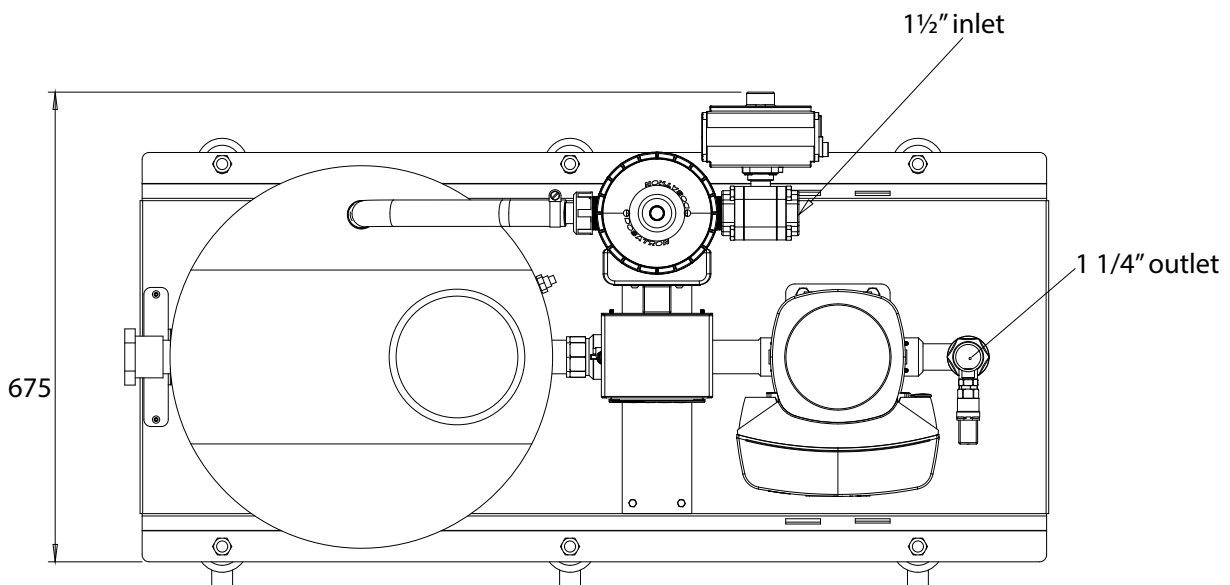

Mounting Mixing station

119000599_2