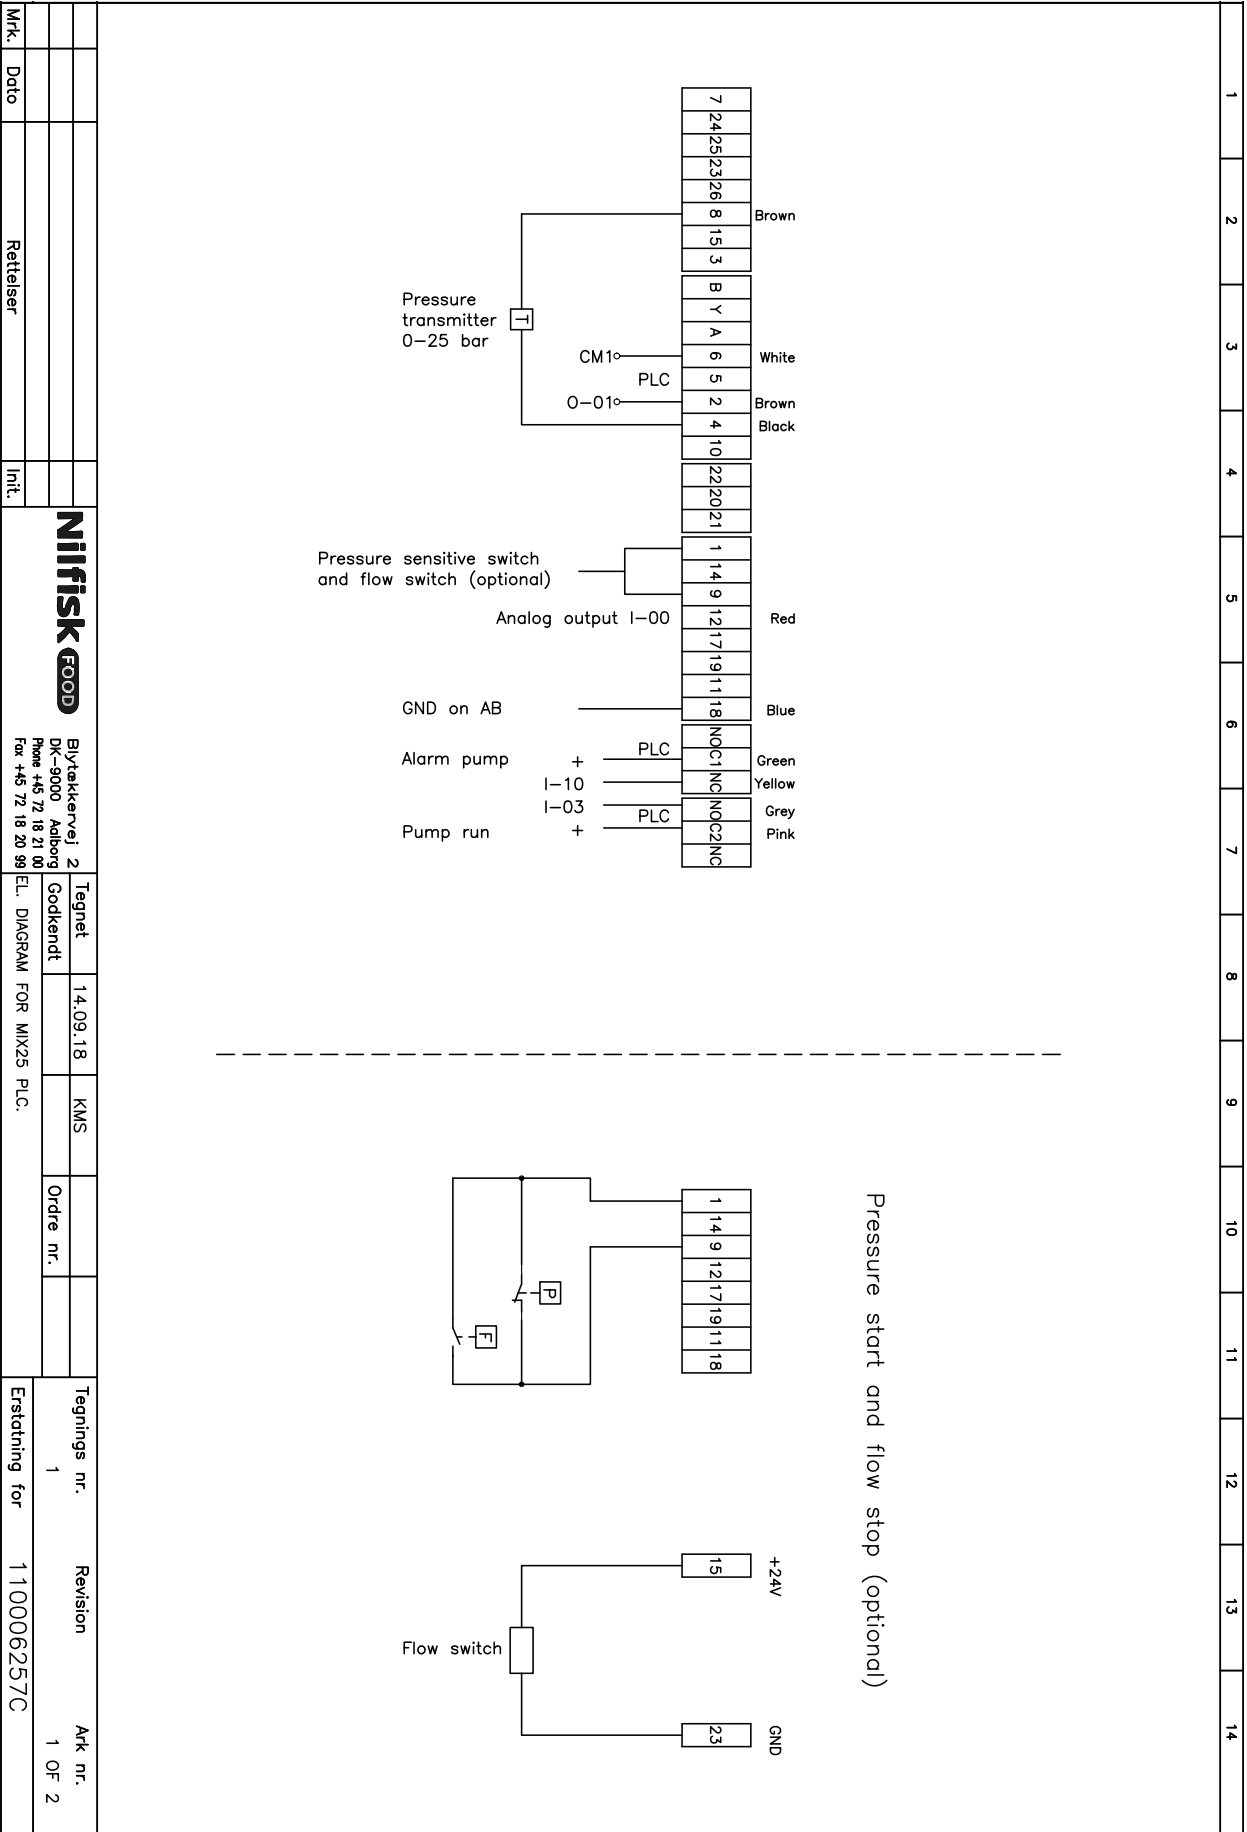

Mfr.:	Date:	Retailer:	Init.:	NIIFISK FOOD
				Blytækkervej 2 DK-9000 Aalborg Phone +45 72 18 21 00 Fax +45 72 18 20 99
				Tegnet 14.09.18 KMS Godkendt El. DIAGRAM FOR MIX25 PLC.
				Ordre nr. Tegnings nr. 1 Revision Ark nr. 1 OF 2
				Erstatning for 110006257C