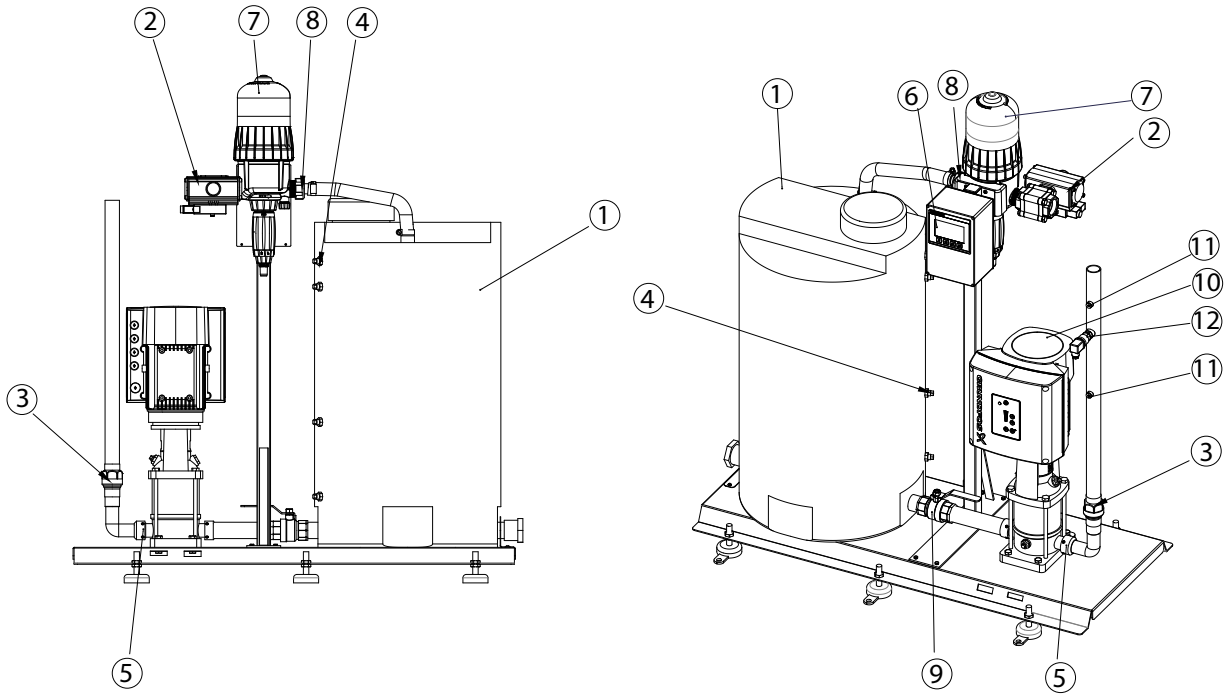

# Layout and Parts Mixing Station

11900599\_1

Pos./Ref.	Nr. No.	Description Beschreibung Désignation Designación	Amount
1	0636050	Tank	1
2	110005485	Valve complete Mix 10	1
2	0603102	Valve complete Mix 25	1
3	110002403	Non return valve 1 1/4"	1
4	313600	Level switch	4
5	603700	O-ring for pump coupling	2
6	110006196	Controller for MIX25	1
7	110006766	Dosing Pump AF Mix 10 1-5%	1
7	110006767	Dosing Pump VF Mix 10 1-5%	1
7	110006768	Dosing Pump AF Mix 10 0,2-2%	1
7	110006769	Dosing Pump VF Mix 10 0,2-2%	1
7	110002927	Dosing Pump AF Mix 10 0,03-0,3%	1
7	110004245	Dosing Pump VF Mix 10 0,03-0,3%	1
7	110002401	Dosing Pump Mix 25 AF 1-5%	1
7	110002665	Dosing Pump Mix 25 VF 1-5%	1
7	110003647	Dosing Pump Mix 25 AF 0,2-2%	1
7	110003657	Dosing Pump Mix 25 VF 0,2-2%	1
8	110003035	Hose nippel with union	1
9	359988	Ball valve	1
10	110006770	Pump CRNE 5-6/4,0 kW for Mix	1
11	110000573	Plug 1/4"	2
12	110005479	Pressure transmitter kit	1

### Flow Diagram Mixing Station

1. Controller
2. Dosing pump
3. Ball valve w. actuator and solenoid
4. Tank for detergent
5. Tank for pre-diluted detergent
6. Level sensors
7. Ball valve
8. Pump
9. Non return valve
10. Pressure transmitter