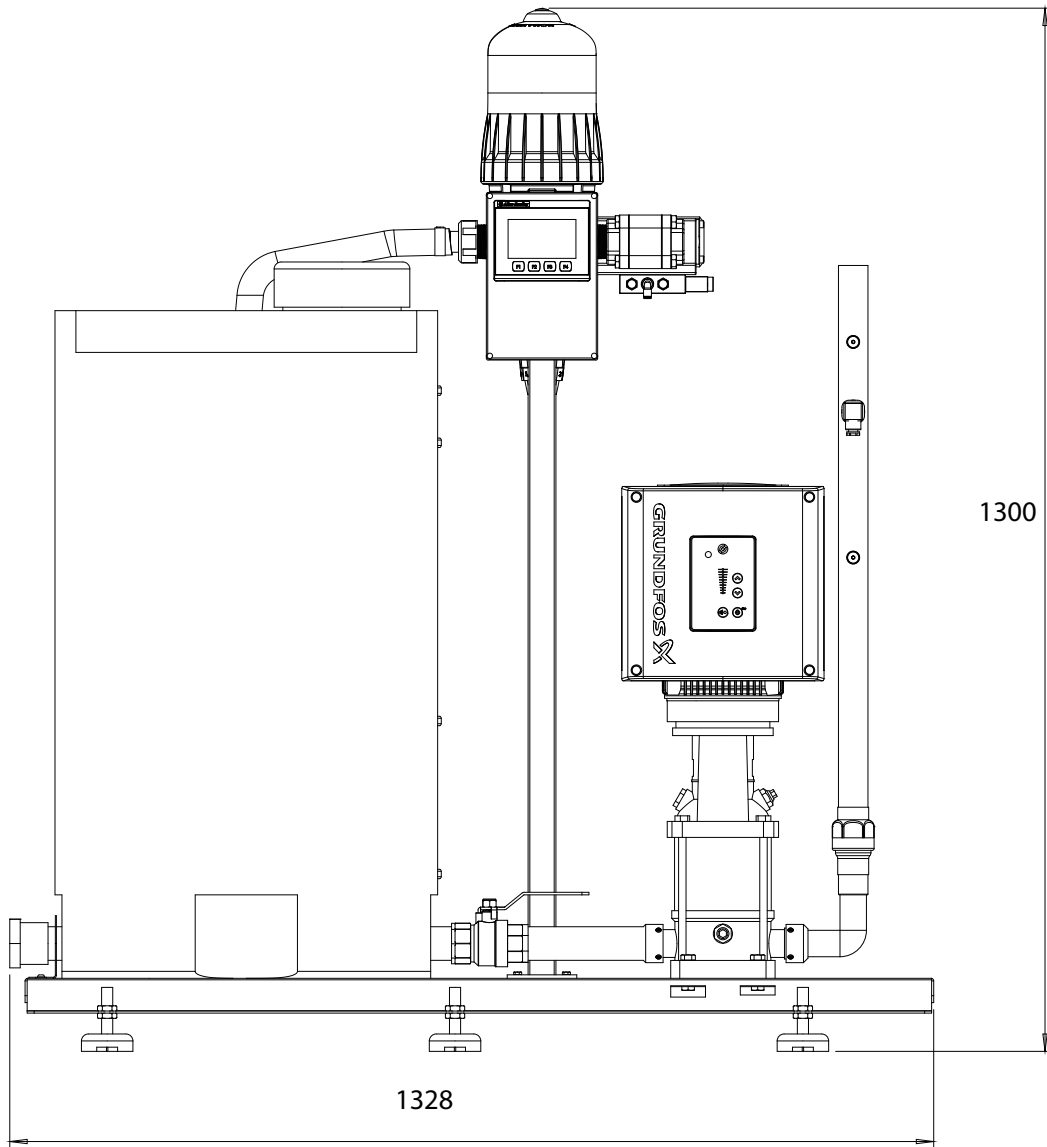

Mounting Mixing station

119000599_2