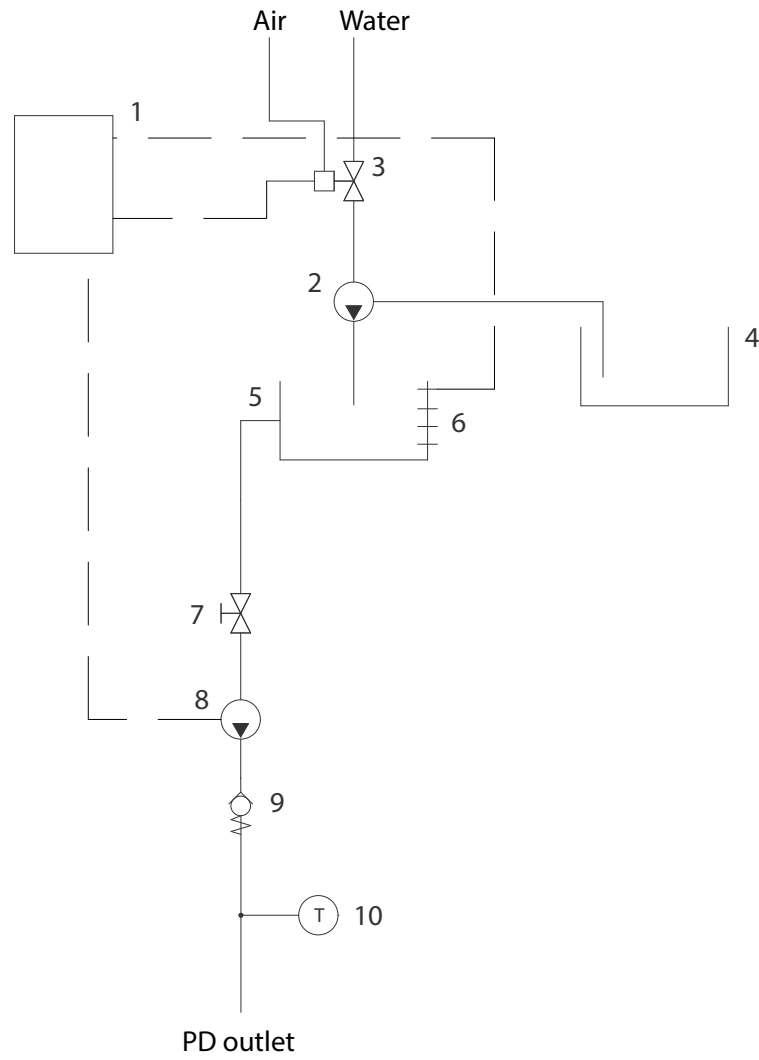

# Layout and Parts Mixing Station

11900599\_1

Pos./Ref.	Nr. No.	Description Beschreibung Désignation Designación	Amount
1	0636050	Tank	1
2	110005485	Valve complete Mix 10	1
2	0603102	Valve complete Mix 25	1
3	110002403	Non return valve 1 1/4"	1
4	313600	Level switch	4
5	603700	O-ring for pump coupling	2
6	110006196	Controller for MIX25	1
7	110006766	Dosing Pump AF Mix 10 1-5%	1
7	110006767	Dosing Pump VF Mix 10 1-5%	1
7	110006768	Dosing Pump AF Mix 10 0,2-2%	1
7	110006769	Dosing Pump VF Mix 10 0,2-2%	1
7	110002927	Dosing Pump AF Mix 10 0,03-0,3%	1
7	110004245	Dosing Pump VF Mix 10 0,03-0,3%	1
7	110002401	Dosing Pump Mix 25 AF 1-5%	1
7	110002665	Dosing Pump Mix 25 VF 1-5%	1
7	110003647	Dosing Pump Mix 25 AF 0,2-2%	1
7	110003657	Dosing Pump Mix 25 VF 0,2-2%	1
8	110003035	Hose nippel with union	1
9	359988	Ball valve	1
10	110006770	Pump CRNE 5-6/4,0 kW for Mix	1
11	110000573	Plug 1/4"	2
12	110005479	Pressure transmitter kit	1

### Flow Diagram Mixing Station

1. Controller
2. Dosing pump
3. Ball valve w. actuator and solenoid
4. Tank for detergent
5. Tank for pre-diluted detergent
6. Level sensors
7. Ball valve
8. Pump
9. Non return valve
10. Pressure transmitter